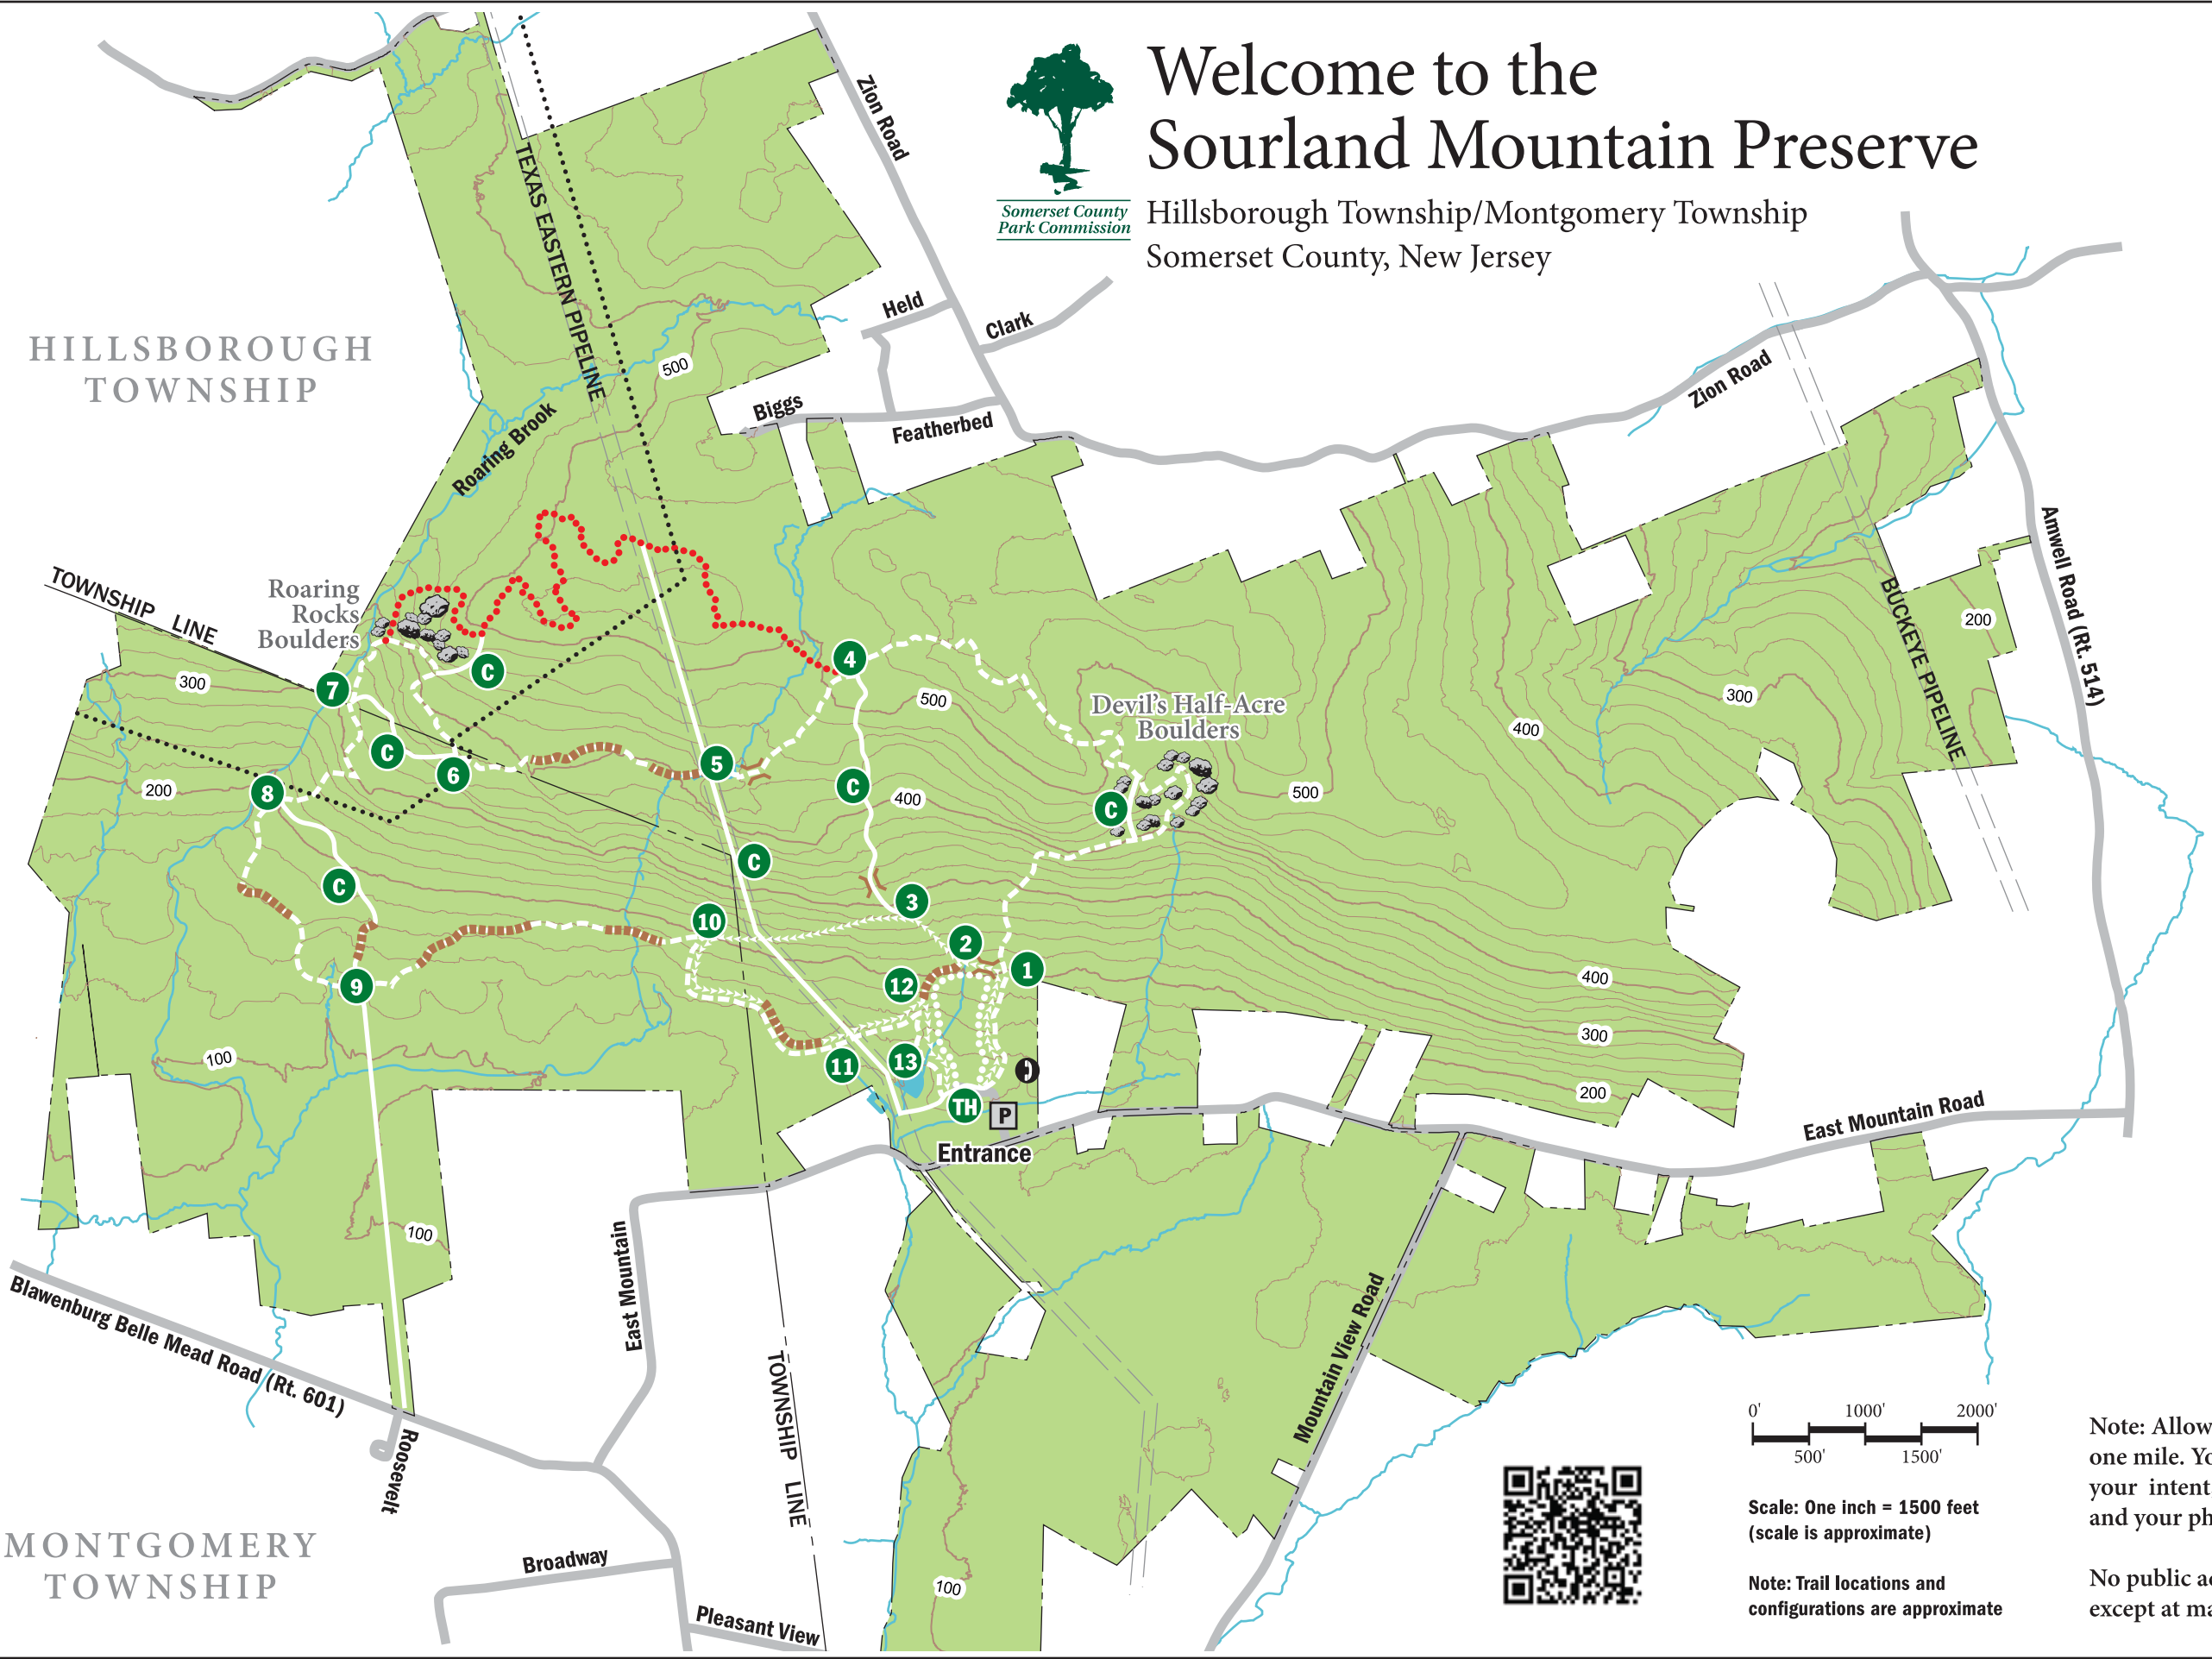

Welcome to the Sourland Mountain Preserve

Hillsborough Township/Montgomery Township
Somerset County, New Jersey

- Ridge Trail (5.0 miles)
- Maple Flats (1.4 miles)
- Pondside Trail (0.5 miles)
- Roaring Brook Trail (2.1 miles)
- Parking
- Emergency Telephone
- Trailhead
- Connecting Trail
- Boardwalk
- Bouldering Area
- Bridge
- Chain Link Fence

Scale: One inch = 1500 feet (scale is approximate)

Note: Trail locations and configurations are approximate

Note: Allow 35 minutes as a basis for hiking one mile. Your time will vary depending on your intent, the trail and weather conditions, and your physical condition.

No public access at any property frontage except at main entrance.

MONTGOMERY TOWNSHIP

HILLSBOROUGH TOWNSHIP